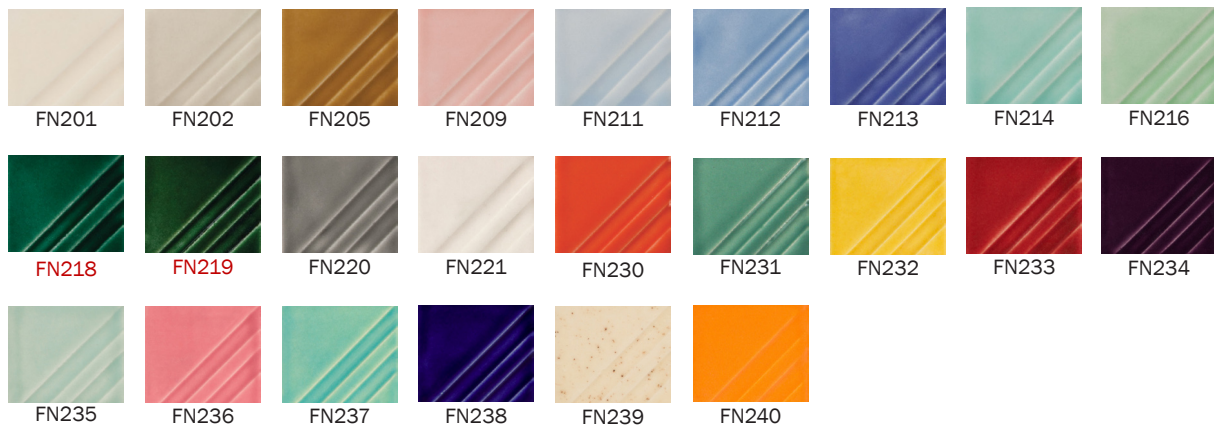

MAYCO FOUNDATION GLAZES

CONE 06 GLAZES

Gloss Opaque Glazes

Gloss Sheer Glazes

Matte Glazes

You can mix Foundation glazes to create new colors
so you get even more choices!
